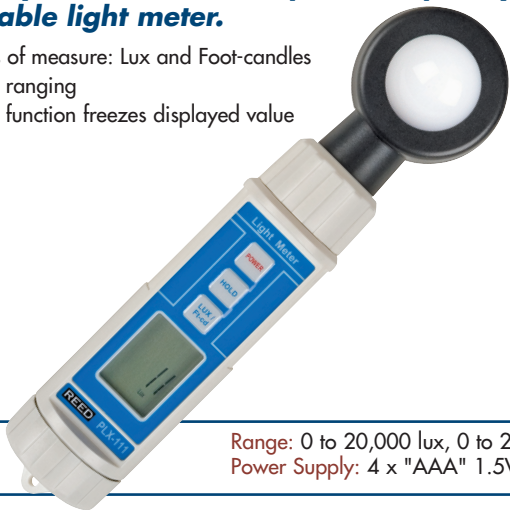

## MODEL PLX-111

*Pen style, all-in-one, compact, completely portable light meter.*

- Units of measure: Lux and Foot-candles
- Auto ranging
- Hold function freezes displayed value

Range: 0 to 20,000 lux, 0 to 2,000 Ft-cd.  
Power Supply: 4 x "AAA" 1.5V batteries

**PLX-111**

**Light Meter**