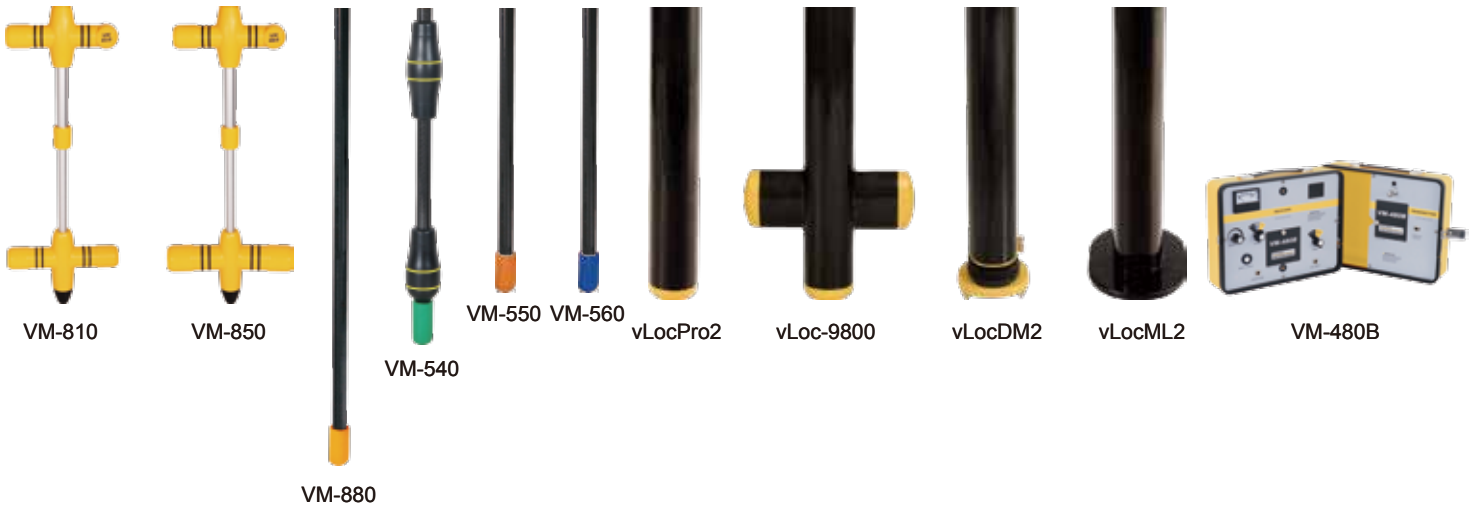

Metrotech, one of the original names in Pipe & Cable locating, has been producing the well tried and tested 810/850 for over forty years. The instrument includes a distance sensitive left/right guidance system™ (pioneered by Metrotech) to provide accurate easy locating. The 810/850 are the locators of choice for many Customers around the world. We continue to sell impressive quantities of both.

The VM-810 (high frequency) is used mainly in the following applications:

- ▶ Gas & Water Distribution Pipes
- ▶ Municipal Pipe and Power Location
- ▶ Contract Locating

The VM-850 (low frequency) is used mainly for:

D64-83-LR61 (for VM-810)

- ▶ 2.5" (64mm) x 7.3" (186mm) long, 83kHz, range 24ft (8m)
- ▶ 1 x LR61 battery

D64-09-LR61 (for VM-850)

- ▶ 2.5" (64mm) x 7.3" (186mm) long, 9.82kHz, range 24ft (8m)
- ▶ 1 x LR61 battery

Clamp

To apply the transmitter signal to a target cable when no access to the conductor is possible.

- ▶ Dia. 2" (50mm)
- ▶ Dia. 4" (100mm)
- ▶ Dia. 5" (125mm)

Vivax-Metrotech - Locators for all applications and all budgets...