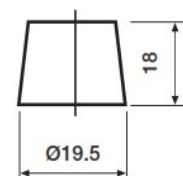

Terminal Type

T1

Standard DIN Post

Positive Terminal