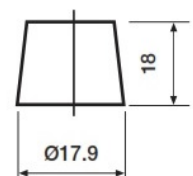

Negative Terminal