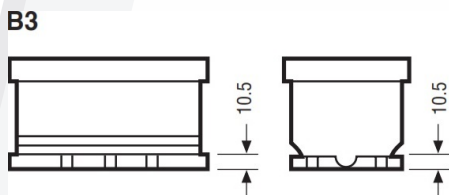

Battery Hold-down