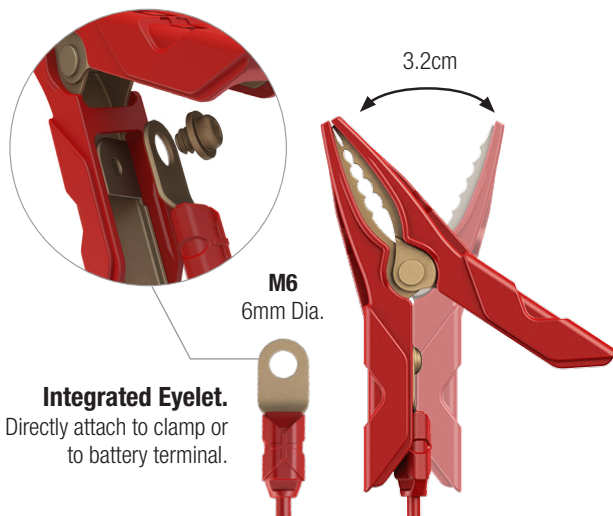

no.co

NOCO[®]

WHAT'S IN THE BOX.

NOCO Patented Technology

Patented: visit no.co/patents

56" (142.24cm)

85" (217cm)

Charger +
Interchangeable
Connector

Battery Clamps +
Integrated Eyelets

21"
(55cm)

Mounting Bracket
+ Strap

(2) #8x1"
Self-tapping
Screws

User Guide

Maximum Versatility.

Genius clamps are built with needle-nose profiles for smaller terminal applications and detachable integrated eyelets for permanently mounting the accessory to the battery.

Integrated Eyelet.
Directly attach to clamp or
to battery terminal.

Technical Specifications

| | | | |
|-------------------------------|---------------------------------|----------------------------|---|
| Line Voltage AC: | 120-240 VAC, 50-60Hz | DC Cable Length: | 77.6 Inches |
| Output Power: | 30 Watts Max | AC Cable Length: | 71.7 Inches |
| Charging Voltage: | Various | Back Current Drain: | <5mA |
| Charging Current: | 2A (12V), 2A (6V) | Battery Capacity: | Up to 40Ah, Maintains All Battery Sizes |
| Chemistry: | Lead-Acid and Lithium | Housing Protection: | IP65 |
| Operating Temperature: | -4° to 104° F (-20° to +40° C) | Dimensions (LxWxH): | 3.7 x 2.4 x 1.7 Inches |
| Storage Temperature: | -22° to 140° F (-30° to +60° C) | Unit Weight: | 1.1 lbs |
| Low-Voltage Detection: | 1V (12V), 1V (6V) | Cooling: | Natural Convection |

What's In The Box

- Genius 2 Battery Charger w/ Interchangeable Connector
- Clamps w/ Integrated Eyelets
- Mounting Bracket w/ Strap
- (2) Self-Tapping Screws
- User Guide & Warranty Information

Retail Packaging: