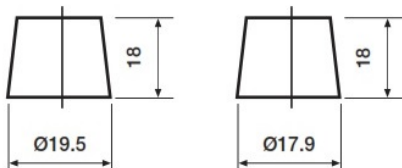

Yuasa Technical Data Sheet

Yuasa YBX3030 - YBX3000 SMF Batteries

Performance

Voltage	12V
Capacity (20-hour)	72Ah
Cold Cranking Amps (EN1)	630A

Dimensions

Length	260mm
Width	174mm
Height	225mm

Weights & Measures

Mean Weight with Acid	18.4kg
-----------------------	--------

Container Features

Case Type	JIS D26
Hold Down	N
State of Charge Indicator	✓
Handles	✓
End Venting	✓
Lid Type	SMF Double Lid

Technology

Flame Arrestor	✓
Technology	Ca/Ca
Separator	PE
VDA Roll Over Test	✓
Recommended Charge Rate	4A
Performance Marking	W3-C2-V2-E1

Terminal Type

T1

Standard DIN Post

Positive Terminal

Negative Terminal

Cell Assembly Layout

Battery Hold-down