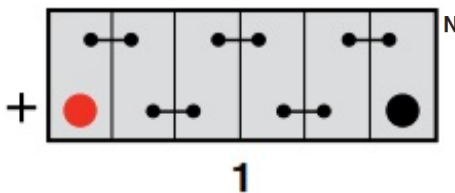

Mean Weight with Acid	18.4kg
-----------------------	--------

Container Features

Case Type	JIS D26
Cell Layout	1
Hold Down	N
State of Charge Indicator	✓
Handles	✓
End Venting	✓
Lid Type	SMF Double Lid

Technology

Flame Arrestor	✓
Technology	Ca/Ca
Separator	PE
VDA Roll Over Test	✓
Recommended Charge Rate	4A
Performance Marking	W3-C2-V2-E1

Terminal Type

T1

Standard DIN Post

Positive Terminal

Negative Terminal

Battery Hold-down