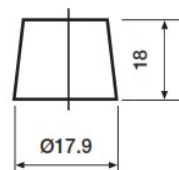

Mean Weight with Acid	18.4kg
-----------------------	--------

Container Features

Case Type	JIS D26
Cell Layout	1
Hold Down	N
State of Charge Indicator	✓
Handles	✓
End Venting	✓
Lid Type	SMF Double Lid

Technology

Flame Arrestor	✓
Technology	Ca/Ca
Separator	PE
VDA Roll Over Test	✓
Recommended Charge Rate	4A
Performance Marking	W3-C2-V2-E1

Terminal Type

T1

Standard DIN Post

Positive Terminal

Negative Terminal

Battery Hold-down