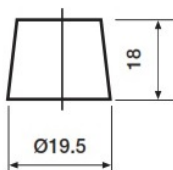

Terminal Type

T1

Standard DIN Post

Positive Terminal