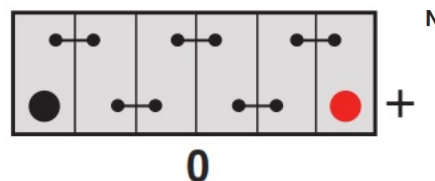

Terminal Type

T1

Standard DIN Post

Positive Terminal

Negative Terminal

Cell Assembly Layout

Battery Hold-down

Data Sheet generated on 15/01/2021 - E&OE