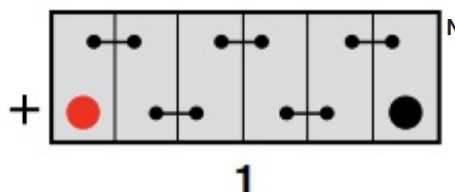

Technology

Flame Arrestor	✓
Technology	Ca/Ca
Separator	PE
Recommended Charge Rate	4A
Performance Marking	W3-C2-V3-M1

Terminal Type

T1

Standard DIN Post

Cell Assembly Layout

Battery Hold-down

Data Sheet generated on 15/01/2021 - E&OE