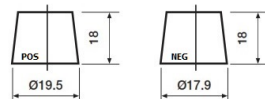

Yuasa Technical Data Sheet

Yuasa YBX7053 - YBX7000 EFB Start Stop Plus Batteries

Performance

Voltage	12V
Capacity (20-hour)	45Ah
Cold Cranking Amps (EN1)	450A

Dimensions

Length	238mm
Width	128mm
Height	227mm

Weights & Measures

Mean Weight with Acid	13kg
Acid Volume	3 litres

Container Features

Case Type	B24 JIS EFB (N55)
Hold Down	N
Lid Type	Flat Lid

Technology

Flame Arrestor Technology	✓
Separator	Ca/Ca
Recommended Charge Rate	PE
Performance Marking	3A
	W3-C2-V3-M1

Terminal Type

T1/T3

Standard DIN Post

Remove T1 adapter for T3

Cell Assembly Layout

Battery Hold-down

Data Sheet generated on 15/01/2021 - E&OE