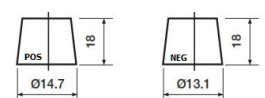

Yuasa Technical Data Sheet

Yuasa YBX7053 - YBX7000 EFB Start Stop Plus Batteries

Performance

Voltage	12V
Capacity (20-hour)	45Ah
Cold Cranking Amps (EN1)	450A

Dimensions

Length	238mm
Width	128mm
Height	227mm

Weights & Measures

Mean Weight with Acid	13kg
Acid Volume	3 litres

Container Features

Case Type	B24 JIS EFB (N55)
Hold Down	N
Lid Type	Flat Lid

Technology

Flame Arrestor Technology	✓
Separator	Ca/Ca
Recommended Charge Rate	PE
Performance Marking	3A
	W3-C2-V3-M1

Terminal Type

T1/T3

Standard DIN Post

Remove T1 adapter for T3

Cell Assembly Layout

Battery Hold-down

Data Sheet generated on 15/01/2021 - E&OE