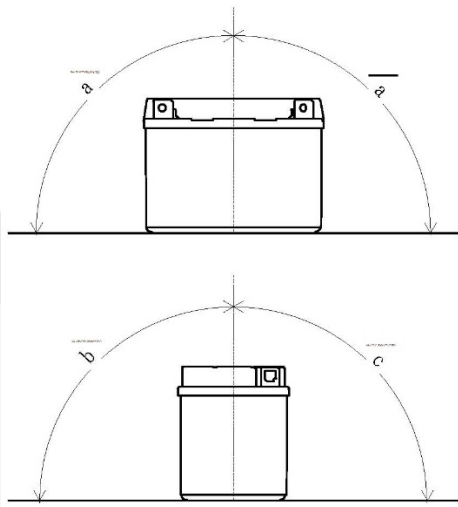

Yuasa Technical Data Sheet

Yuasa 12N5.5-3B - Conventional 12 Volt Battery

Performance

Voltage	12V
Capacity (10-hour)	5.5Ah
Capacity (20-hour)	5.8Ah
CCA @ -18°C	55A

Dimensions (±2mm)

Length	135mm
Width	60mm
Height	130mm

Weights & Measures

Mean Weight with Acid	2.5kg
Acid Volume	0.4l

Mounting Angle

Angle A	Vertical only
Angle B	Vertical only
Angle C	Vertical only

Technology

Technology Cast Sb/Ca

Cell Assembly Layout

Terminal Type - 6