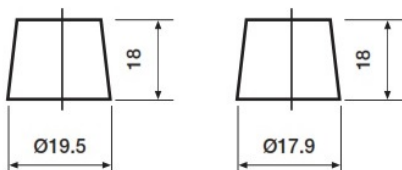

Negative Terminal

Terminal Type

T1

Standard DIN Post

Positive Terminal