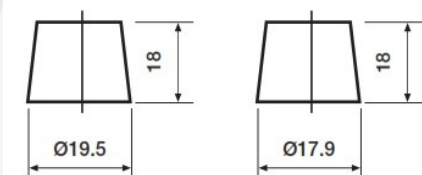

Negative Terminal

Terminal Type

T1

Standard DIN Post

Positive Terminal